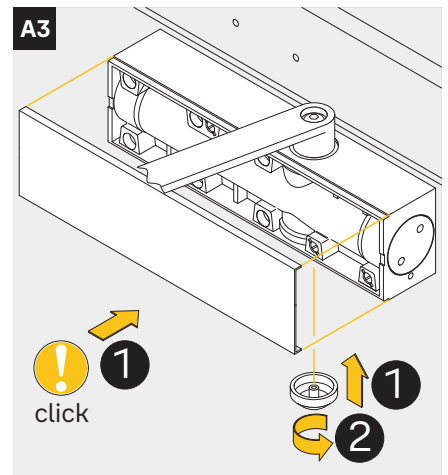

C

C

Abloy Oy
P.O. Box 108
80101 Joensuu
FINLAND

Tel: +358-20-599 2501
Fax: +358-20-599 2209

www.assaabloy.com
www.abloy.com/en/products/dop/yale-door-closers/

Trusted
every day