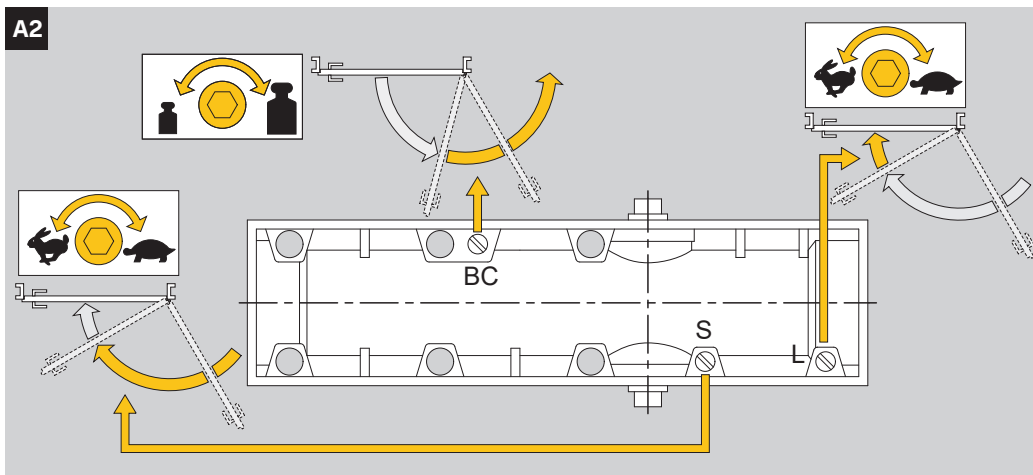

C

C

Abloy Oy
P.O. Box 108
80101 Joensuu
FINLAND

Tel: +358-20-599 2501
Fax: +358-20-599 2209

www.assaabloy.com
www.abloy.com/en/products/dop/yale-door-closers/

Trusted
every day