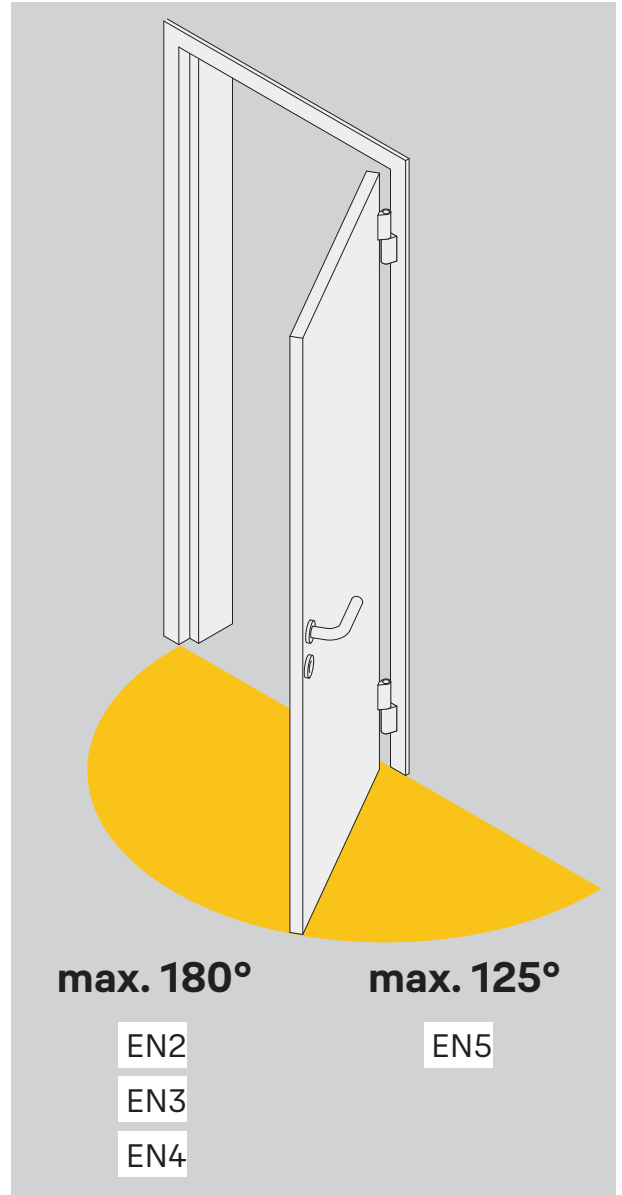

CE	Abloy Oy PO Box 108 80101 Joensuu, Finland	21
	Yale 5500	EN 1154:1996/A1:2002/AC:2006 2812-CPR-AD5499
	<table border="1"> <tr> <td>4</td> <td>2/3/4</td> <td>1</td> <td>1</td> <td>3</td> </tr> <tr> <td>3</td> <td>5</td> <td></td> <td></td> <td></td> </tr> <tr> <td>3</td> <td>8</td> <td>3</td> <td>1</td> <td>1</td> </tr> </table>	
Dangerous substances: None