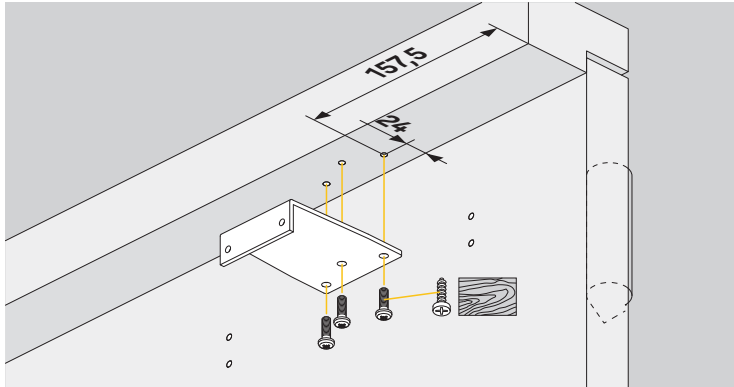

C

C

Abloy Oy
P.O. Box 108
80101 Joensuu
FINLAND

Tel: +358-20-599 2501
Fax: +358-20-599 2209

www.assaabloy.com
www.abloy.com/en/products/dop/yale-door-closers/

Trusted
every day