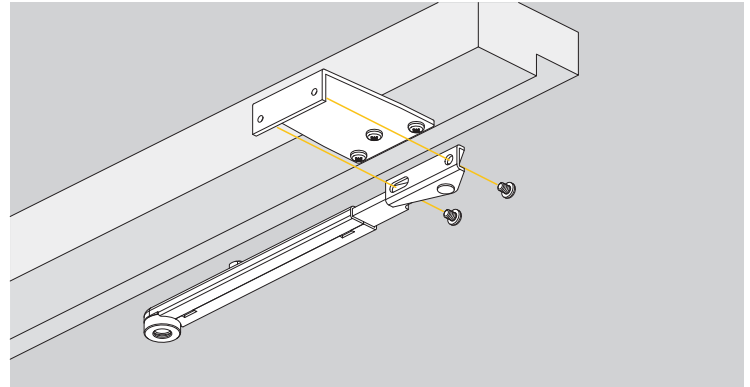

C

C

Abloy Oy
P.O. Box 108
80101 Joensuu
FINLAND

Tel: +358-20-599 2501
Fax: +358-20-599 2209

www.assaabloy.com
www.abloy.com/en/products/dop/yale-door-closers/

Trusted
every day