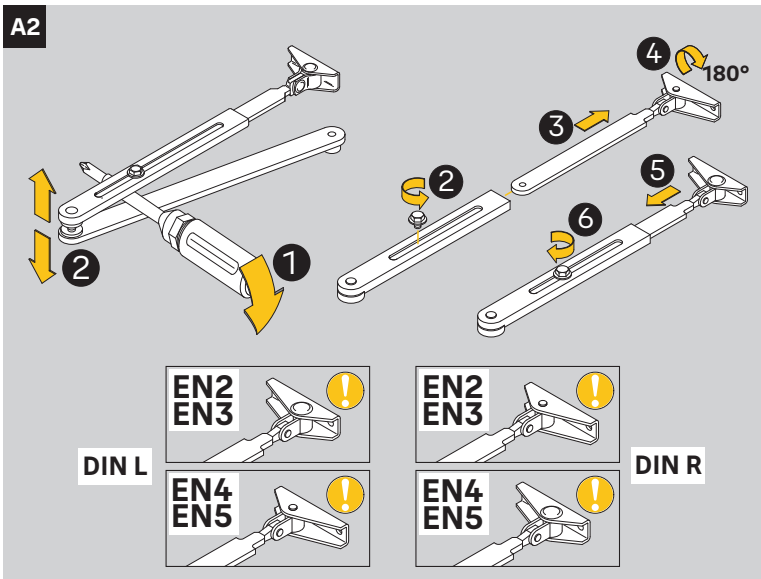

<https://www.abloy.com/en/products/dop/yale-door-closers/>

DoP

<https://www.abloy.com/en/products/dop/yale-door-closers/>

	<b>B</b>
<b>EN2</b>	≤ 850mm
<b>EN3</b>	≤ 950mm
<b>EN4</b>	≤ 1100mm
<b>EN5</b>	≤ 1250mm

<b>CE</b>	Abloy Oy PO Box 108 80101 Joensuu, Finland	21															
	Yale 5500	EN 1154:1996/A1:2002/AC:2006 <b>2812-CPR-AD5499</b>															
	<table border="1"> <tr> <td>4</td> <td>2/3/4</td> <td>1</td> <td>1</td> <td>3</td> </tr> <tr> <td>3</td> <td>5</td> <td></td> <td></td> <td></td> </tr> <tr> <td>3</td> <td>8</td> <td>3</td> <td>1</td> <td>1</td> </tr> </table>	4	2/3/4	1	1	3	3	5				3	8	3	1	1	
4	2/3/4	1	1	3													
3	5																
3	8	3	1	1													
Dangerous substances: None																	