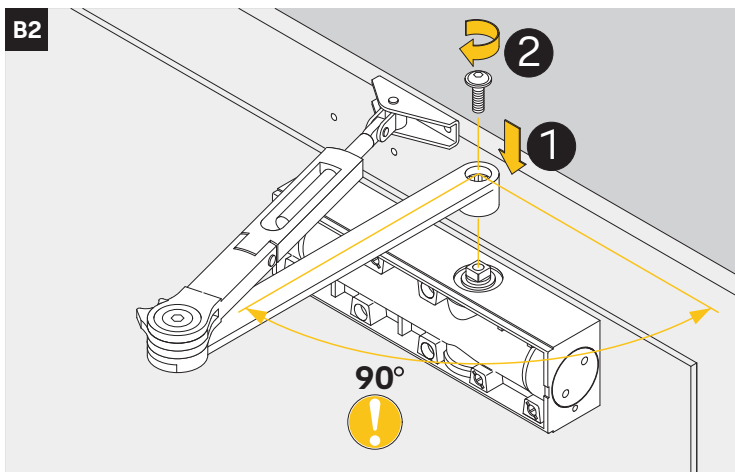

EN2
EN3

EN4
EN5