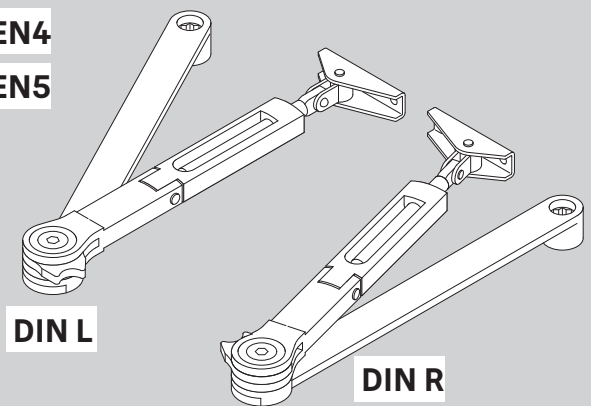

EN2
EN3

EN4
EN5