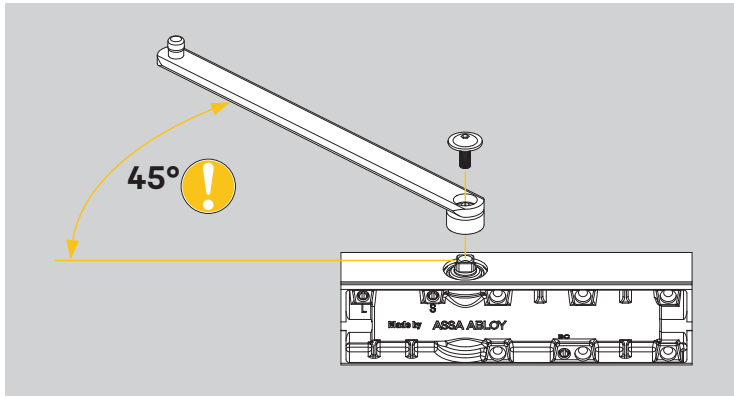

C

C

Abloy Oy
P.O. Box 108
80101 Joensuu
FINLAND

Tel: +358-20-599 2501
Fax: +358-20-599 2209

www.assaabloy.com
www.abloy.com/en/products/dop/yale-door-closers/

Trusted
every day