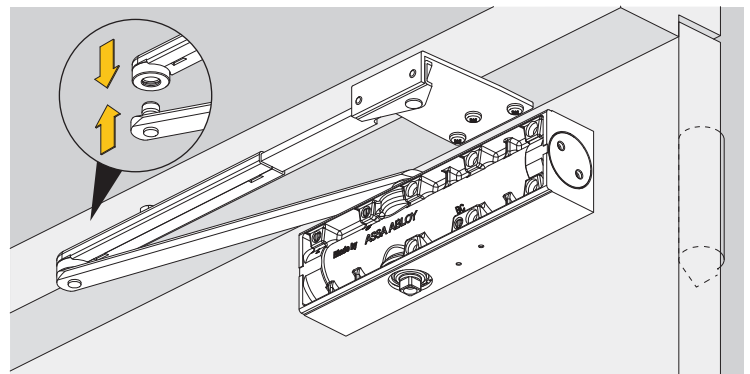

C

C

Abloy Oy
P.O. Box 108
80101 Joensuu
FINLAND

Tel: +358-20-599 2501
Fax: +358-20-599 2209

www.assaabloy.com
www.abloy.com/en/products/dop/yale-door-closers/

Trusted
every day