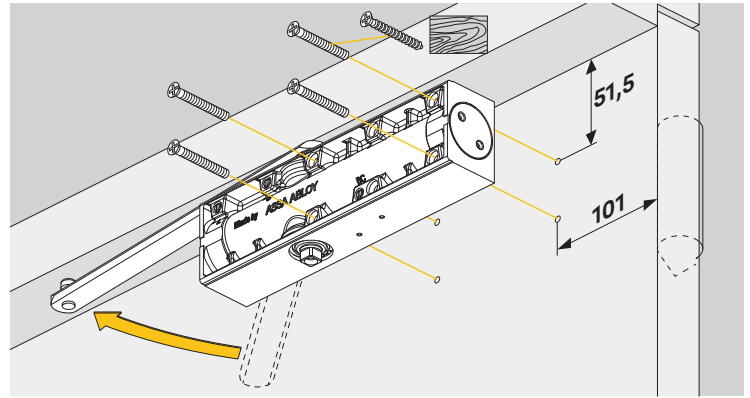

C

C

Abloy Oy
P.O. Box 108
80101 Joensuu
FINLAND

Tel: +358-20-599 2501
Fax: +358-20-599 2209

www.assaabloy.com
www.abloy.com/en/products/dop/yale-door-closers/

Trusted
every day