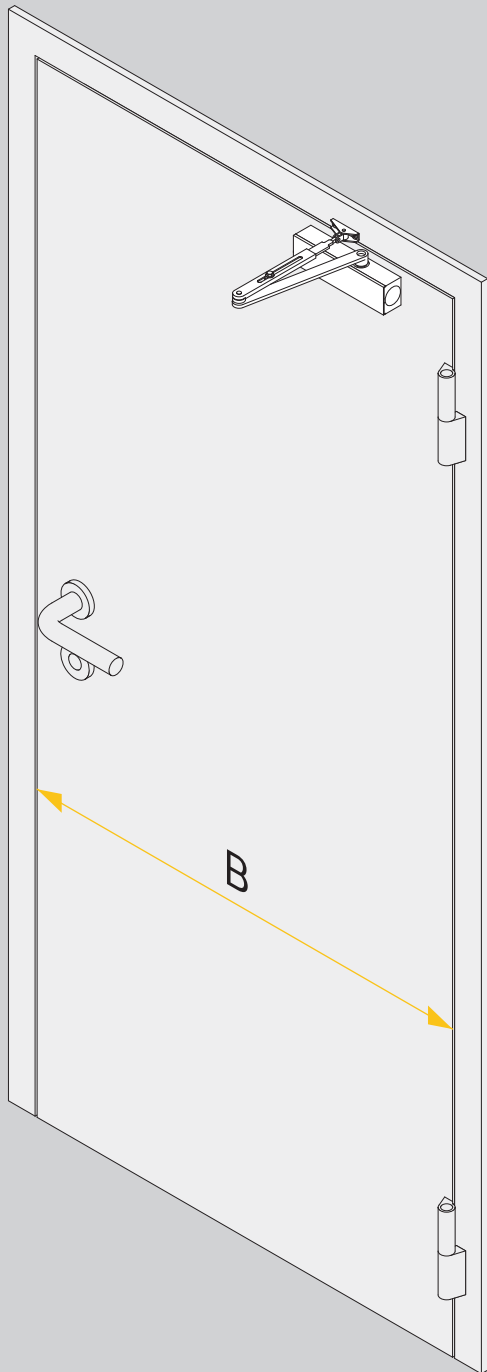

DoP

	B
EN2	≤ 850mm
EN3	≤ 950mm
EN4	≤ 1100mm
EN5	≤ 1250mm