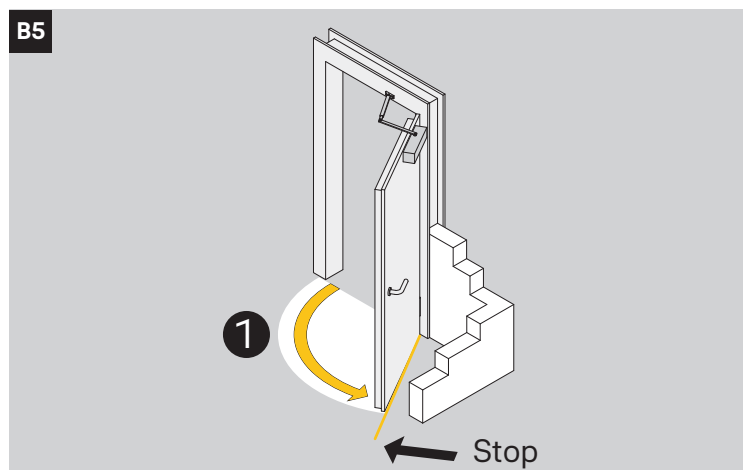

EN2
EN3

EN4
EN5