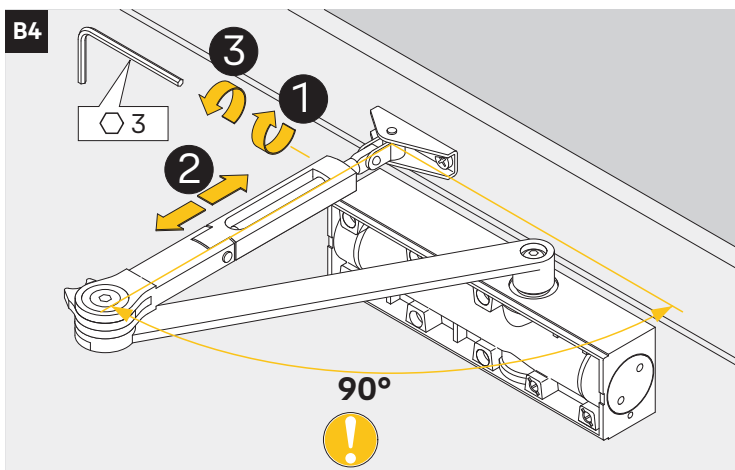

EN2
EN3

EN4
EN5