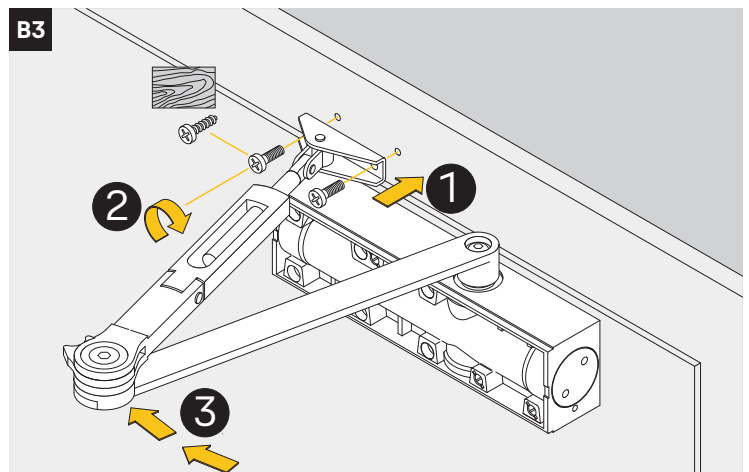

EN2
EN3

EN4
EN5