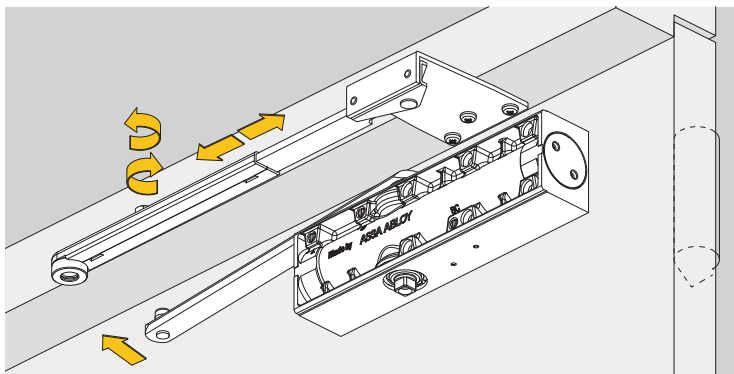

C

C

Abloy Oy
P.O. Box 108
80101 Joensuu
FINLAND

Tel: +358-20-599 2501
Fax: +358-20-599 2209

www.assaabloy.com
www.abloy.com/en/products/dop/yale-door-closers/

Trusted
every day